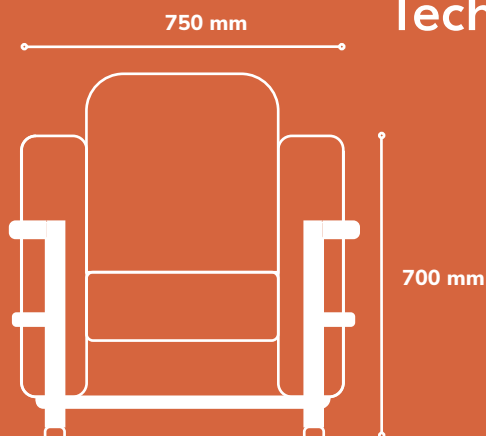

Technical Specifications