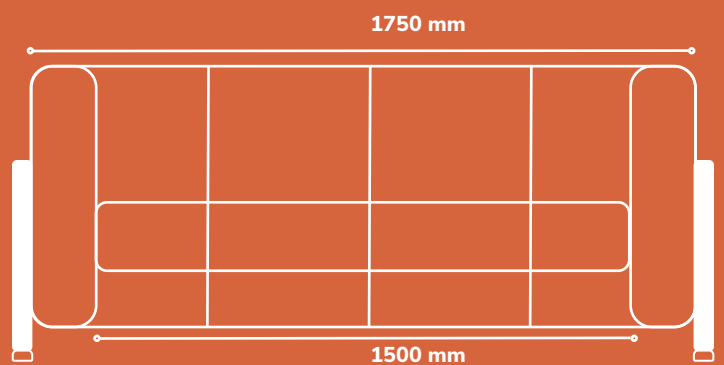

Technical Specifications