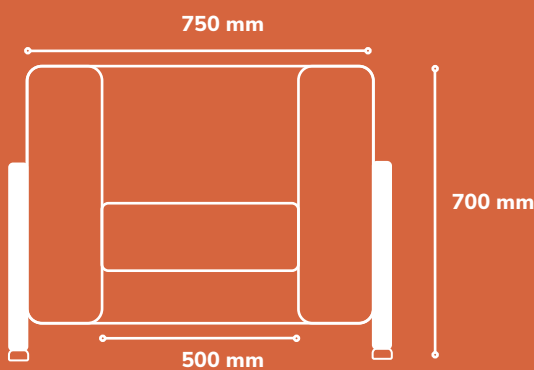

Technical Specifications