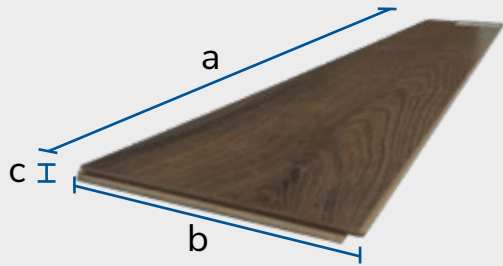

Plank Size

a - 1290mm : b - 190mm : c - 8mm

High scratch resistance

Click installation (glueless)

Environmentally friendly  
(Low VOC-Volatile Organic Compounds emissions)