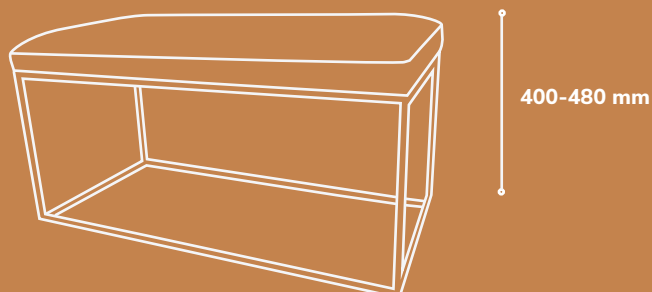

Technical Specifications