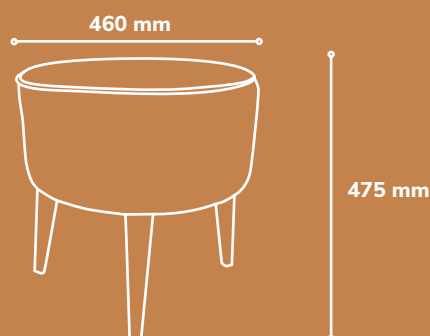

Technical Specifications