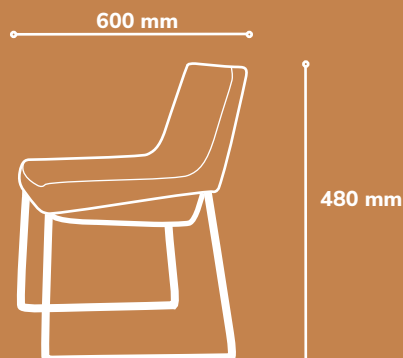

Soft Seating

Maputo

Maputo Easy Chair – available in a chic mustard, vibrant mandarin, and refreshing green, all gracefully supported by a contemporary aluminum base. Challenging the conventional belief that comfort requires armrests, the Maputo Chair confidently asserts that a seat can offer unparalleled comfort without them. Elevate your space with the perfect fusion of style and relaxation. Maputo: Where modern aesthetics meet undeniable comfort, arms or not!

Pouf Size (wxdxh)

480 x 600 x 480

**Available Colour
Fabric Options**

Orange

Red

Green

Technical Specifications

Sales