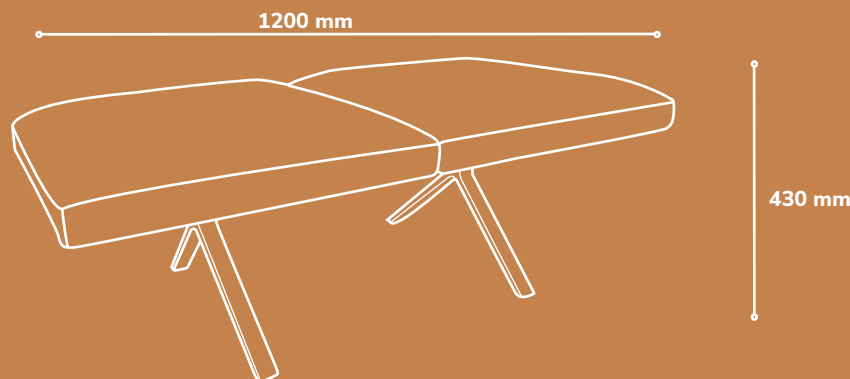

Technical Specifications