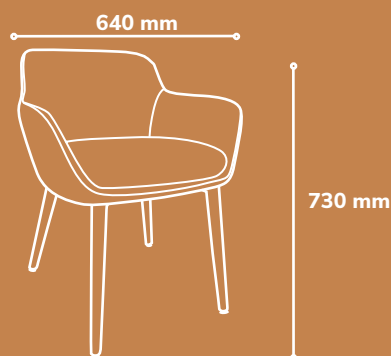

Technical Specifications