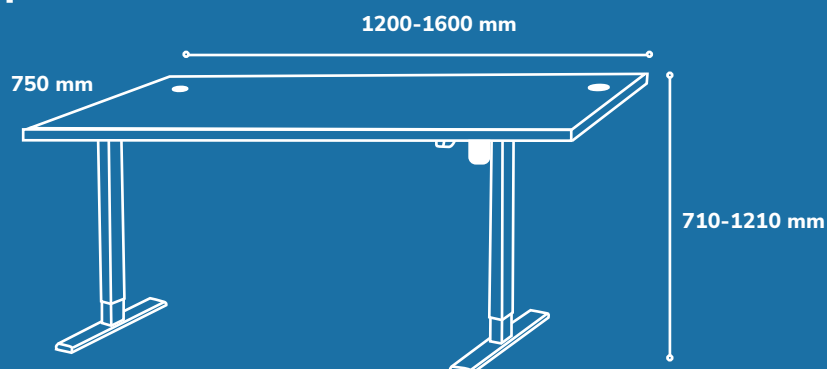

Desking

Premium Desking

Ergonomic / Sit Stand Straight Desk - ERG 04

Single motor height adjustable table with up down movement with standard white frame and surge protector adapter.

Table Top Size Options (mm)

NEWERG04 -A

1200 x 750

NEWERG04 -B

1400 x 750

NEWERG04 -C

1600 x 750

Table top color Options

*Refer to the Table Top Colour option page (Page 52)

Leg Color Options

White

Technical Specifications

Max Load Capacity (kg)	70
Speed	25mm/s
Power Type	100 - 200 V
Decibel	<50db

Table Top Colour Options

Standard Colour Options

Havard Cherry

White