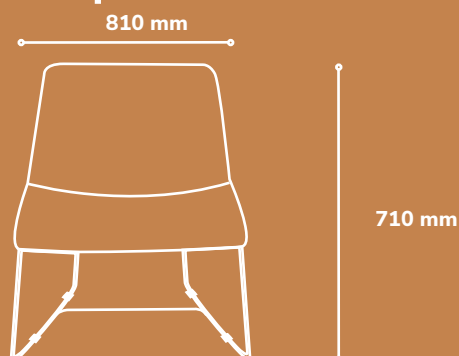

Chair Size (wxdxh)

810 x 690 x 710

Available Colour Fabric Options

Blue

Green

Yellow

Technical Specifications

Sales