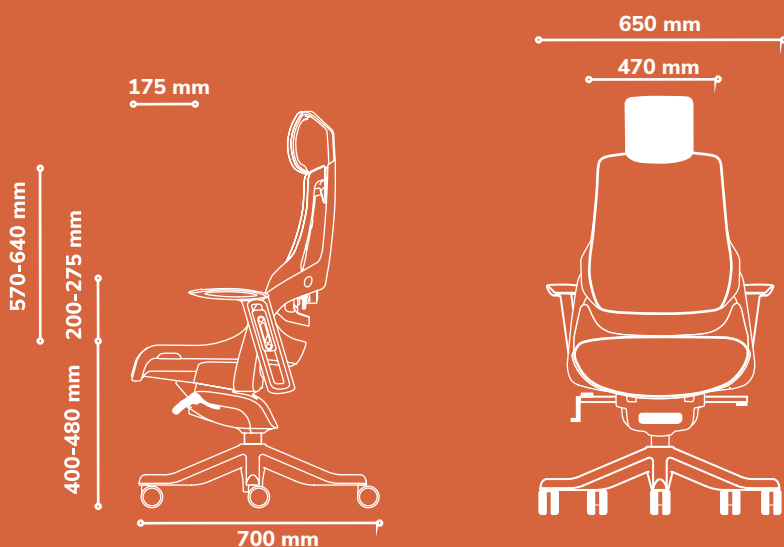

Technical Specifications

Chair Adjustments