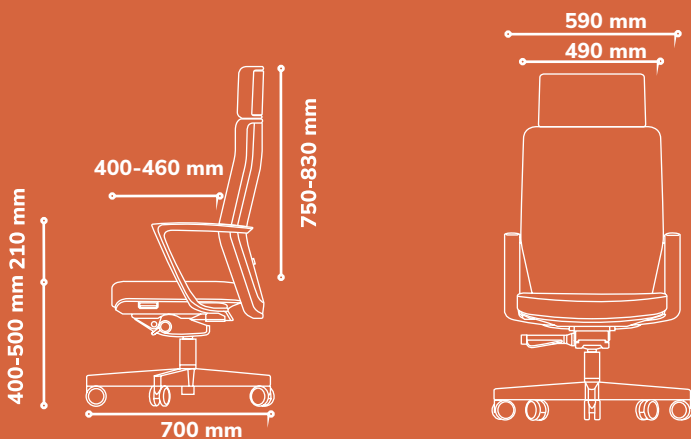

Technical Specifications