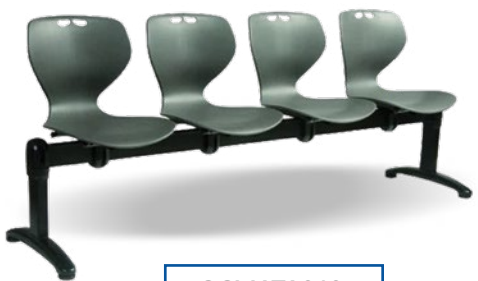

## Mata

Mata was designed as a multi-purpose chair suitable for cafes, bistros, labs and waiting areas. For 10 years, Mata has proven its comfort, durability and design appeal. The 4 leg and reverse cantilever leg versions are stackable and is great for any general multi-purpose seating. The height adjustable swivel chair provides an excellent fit for workplace mobility.

#### Shell Structure

Single-piece shell of injection-molded polypropylene in 7 standard colour options. Backrest is designed for flexible movement and with lumbar curvature.

Mata Drafting

Mata is easily stackable

Mata Link

OCMATA010  
4 Seater

OCMATA009  
3 Seater