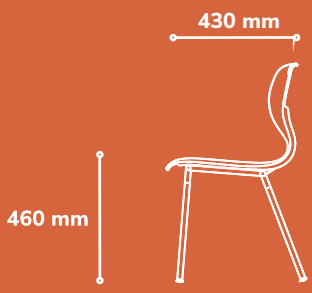

Technical Specifications