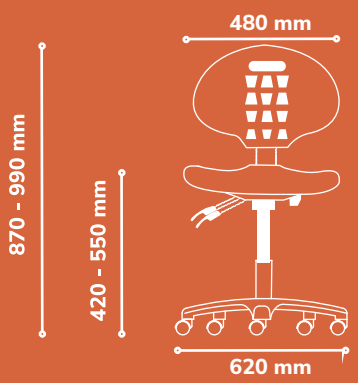

Technical Specifications