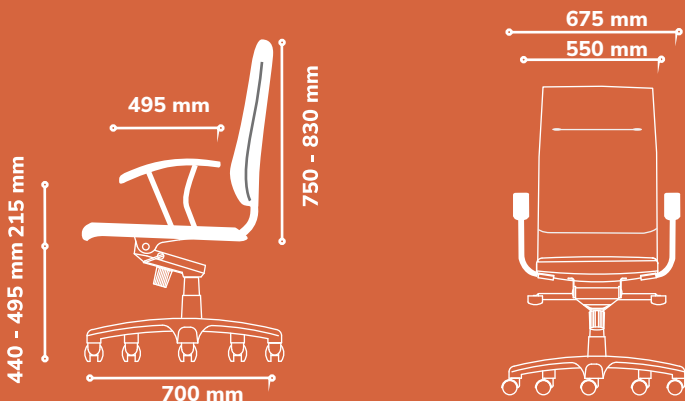

Standard Features

Backrest

Height-adjustable lumbar support. Spinal joints of thermoplastic elastomer in grey colour.

Armrest

Height-adjustable for a range of 100mm.

Seat

Depth-adjustable for a range of 60mm. Polypropylene (100% recyclable) shell in black colour.

Mechanism

A weight-sensing mechanism auto-adjusts recline resistance according to user weight. Provides Tilt-lock, Seat height and Seat depth adjustment.

Visitor

OCBORA002

Chair Adjustments

Recline resistance auto adjust according to user weight

Height Adjustable Lumbar Support

Adjustable seat depth & tilt lock control

Seat Height Adjustable

Height Adjustable Headrest

Technical Specifications

Sales

sales@antarc-ke.com

0733 503 500 | 0734 503 500