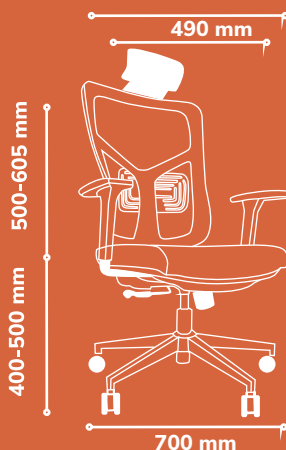

Standard Features

Headrest

A sleek padded headrest.

Breathable Mesh Backrest

A breathable polyester mesh suspension allows for improved ventilation, to provide exceptional thermal comfort

Armrest

3-way adjustable armrest.

Lumbar Support

Lumbar support can be conveniently adjusted by side knobs, without getting up from chair, to customize the exact support for various spinal shapes

Synchronized Tilt Mechanism

Features 3-position tilt lock, pneumatic seat height and auto weight-sensing tilt tension.

Technical Specifications

Chair Adjustments

Height Adjustable Lumbar

Synchronized Mechanism

Pneumatic Seat Height Adjustable

Fabric Colour Options For Chairs

Select a colour fabric that resonates with your workspace .