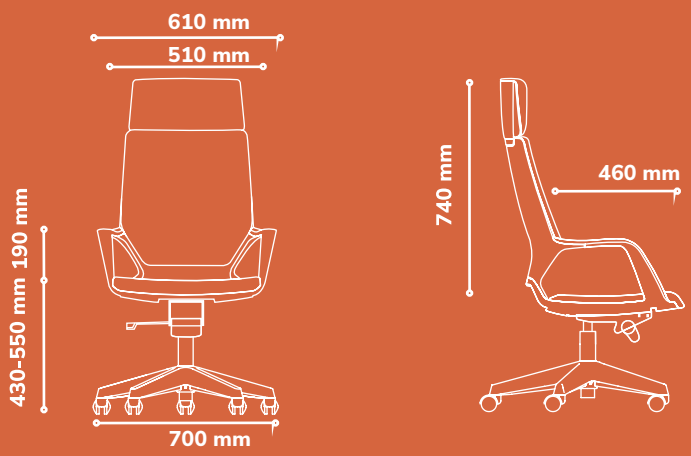

Standard Features

Headrest

Black outer shell of molded polypropylene (100% recyclable).

Backrest

Upholstered over polyurethane foam (recyclable into carpet padding, wedding etc.)

Armrest

Grey colored molded polypropylene.

Technical Specifications

Chair Adjustments

Spring Head Mechanism

Pneumatic Seat Height Adjustment

Fabric Colour Options For Chairs

Select a colour fabric that resonates with your workspace .

*Refer to our main material catalogue for the full range of options available .