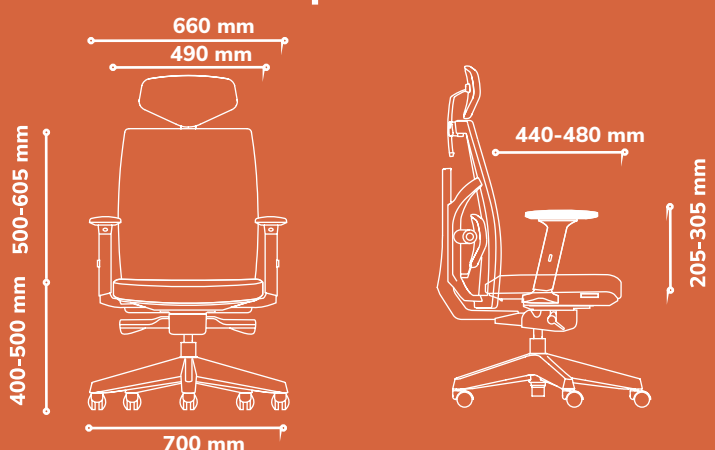

Standard Features

Headrest

A sleek height adjustable headrest with free-tilting support.

Breathable Mesh Backrest

A height adjustable breathable polyester mesh suspension allows for improved ventilation, to provide exceptional thermal comfort

Armrest

3-way adjustable armrest.

Lumbar Support

Lumbar support can be conveniently adjusted by side knobs, without getting up from chair, to customize the exact support for various spinal shapes.

Donati Mechanism

Features 3-position tilt lock, pneumatic seat height, seat depth adjustment and auto weight-sensing tilt tension.

Medium Back

OCTUNE002

OCTUNE002

Technical Specifications

Chair Adjustments

Height Adjustable Headrest

Depth Adjustable Lumbar

Synchronized Mechanism

Pneumatic Seat Height Adjustable

Fabric Colour Options For Chairs

Select a colour fabric that resonates with your workspace .

*Refer to our main material catalogue for the full range of options available .