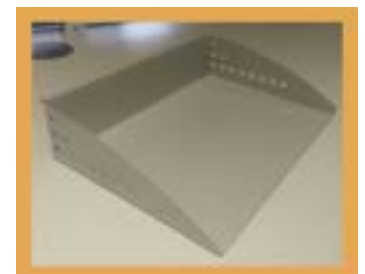

COMBO2022147

Writing Table + Banquest Chair

- Writing table panel legs 800x450 mm - Wildbrine
- Banquest chair with wooden frame and arms - Red

COMBO2022139

Writing Table + Athena + Drawer + Counter

- Writing Table 1400x600
 - Tomta Beech w/t panel legs and modesty
- Ozone counter riser -Beech 1200mm
- Athena Medium Back -Grey
- Value plus drawer 3 fixed BH
- Paper tray + Metal pen tray

COMBO2022109

Writing Table + Athena

- Writing Table 1200x750mm w/t panel legs and modesty
- Paper Tray + Metal Note tray
- Athena Medium Back -Grey

COMBO2022155

Rons Table + Top + Pearl Chair

- Rons Medium Table Base w/t additional weight 660x500x720mm
- HPL Laminated top vintage - 600x600x27mm Grey PVC
- Pear Super plastic chair w/t backrest - Black frame & seating

OFMEGTAB02

Height Adjustable Desk (Sold without chair)

- Height Adjustable Desk Frame - White - 2 way work station

COMBO2022124

Rons Table + Top + Pearl Chair

- Writing table 1200x750 white w/t panel legs & modesty
- Lower level cabinets w/t 4 lockable swing doors - 800x400x750mm
- Metal file tray + Note tray
- Athena Medium Back-Grey Pen tray