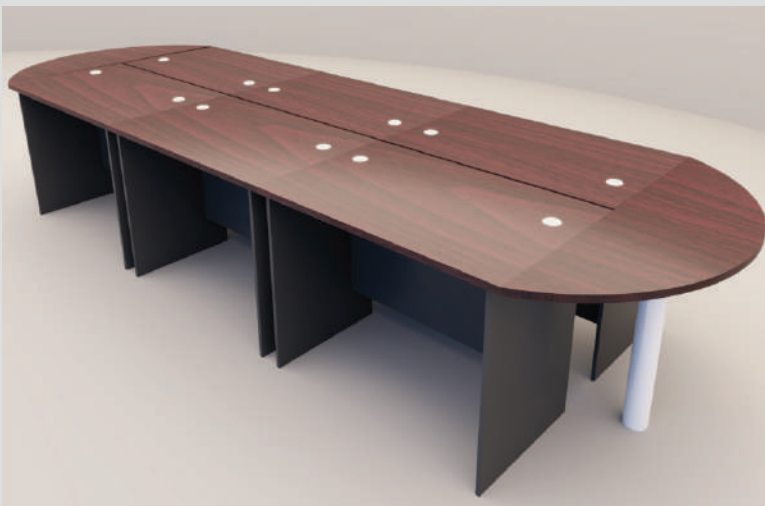

CONFERENCE TABLES

Boat conference

If you're in search of a timeless conference table, consider boat conference tables. These tables offer a traditional look as well as great sightlines for meetings and presentations. They are perfect for standard conference rooms or boardrooms and can be built with matching credenzas or other office furniture. With an array of materials to choose from, you'll have no shortage of customizable options.

Size: 4200*1500, 6000*1500, 3600*1200

Rea Conference

REA comes in white powder coated round profile tubular metal legs, 25mm thick table top with grommet holes and a telescopic linking metal beam with a cable management channel to hide all the messy wires.

Normandy

Storm Grey

CONFERENCE TABLES

Truva conference

Truva comes in white powder coated Rectangular-profile tubular metal legs, 25mm thick table top with grommet holes and a telescopic linking metal beam with a cable management channel to hide all the messy wires.

Size:4200*1500,6000*1500,3600*1200

Value plus modular

Value plus tables comes in grey Panel legs 18mm in thickness and a top 25mm thick with grommet holes and a front panel for support and modesty.

Size:4200*1500,6000*1500,3600*1200